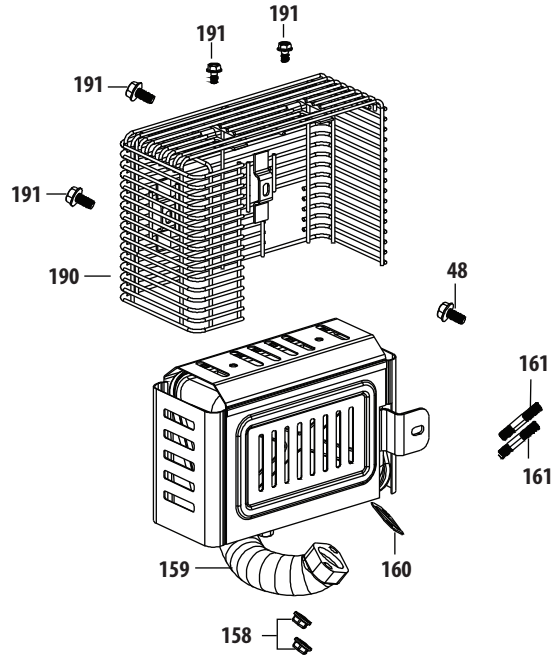

4P90JUA Muffler Assembly

Ref.	Part Number	Description
48	710-04916	Bolt M6×14
158	712-04219	Nut M8
159	951-12270	Muffler Assembly
160	951-12271	Exhaust Pipe Gasket
161	951-12272	Muff Stud M8×47
161	951-12196	Muffler Stud Assembly
190	951-12278	Wire Mesh Shield
191	710-05051	Bolt M6×12